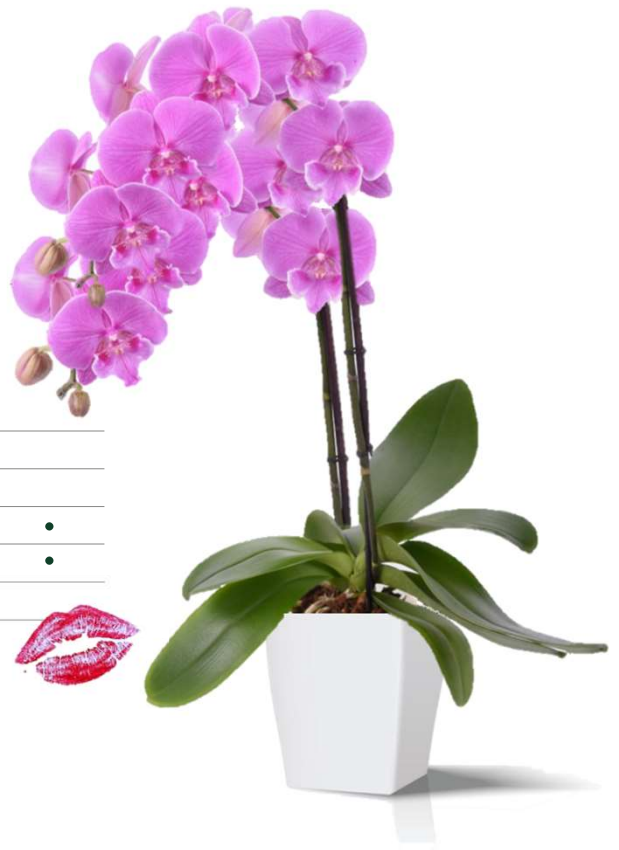

## velvet lips.

blossom ø	10,5 cm / 4,1 in.	
average height	65 cm / 26 in.	
	9 / 3-4	•
	9-12 / 4-5	•
	12-15 / 5-6	

No. 6513

## linda lips.

blossom ø	9,5 cm / 3,7 in.	
average height	65 cm / 26 in.	
	9 / 3-4	•
	9-12 / 4-5	•
	12-15 / 5-6	

No. 6514

big lips  
luxury lips. pink.

purple queen lips.

blossom ø	10 cm / 3,9 in.	
average height	65 cm / 26 in.	
	9 / 3-4	•
	9-12 / 4-5	•
	12-15 / 5-6	
<b>No. 6582</b>		